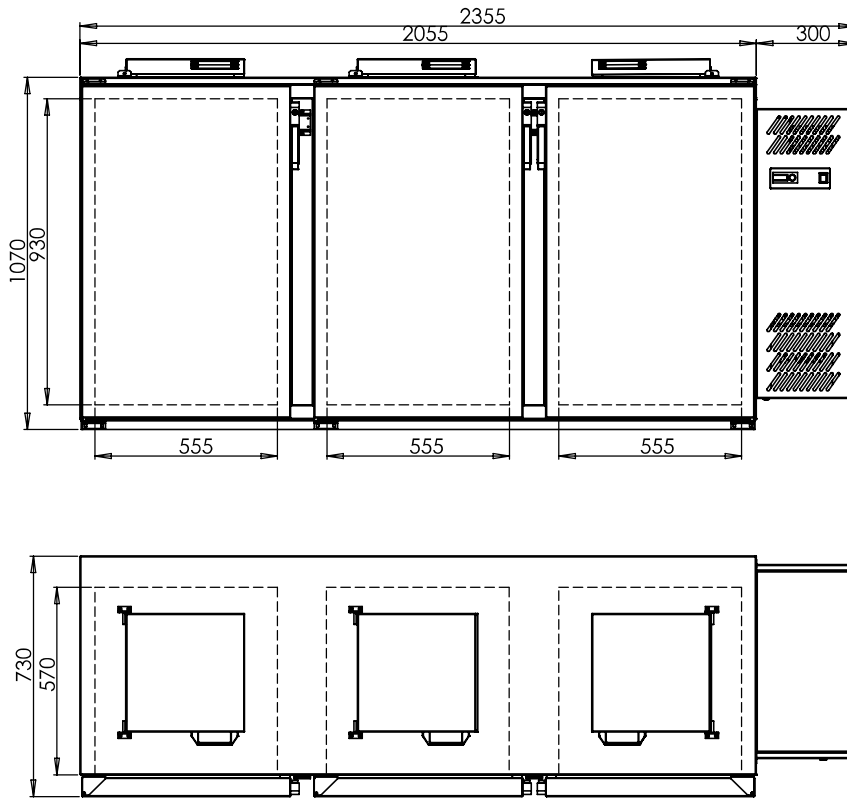

Small variant

MODEL	1x Dustbin	2x Dustbin	3x Dustbin
Outside dimension:			
Width (x) [mm] without aggregate	945 645	1650 1350	2355 2055
Depth (z) [mm]		730	
Height (y) [mm]		1125	
SPL (distance 1m)		35 - 50 dB(A)	
Temperature		+3°C ~ +8°C	
Cooling medium	R290	R290	R290
Refr. capacity (evap. @ -10°C)	0,42kW	0,48kW	0,48kW
Izolation		45mm	
Voltage		1, N, PE ~ 230V, 50Hz	
Power input	0,28kW	0,34kW	0,34kW
Material		Stainless steel	