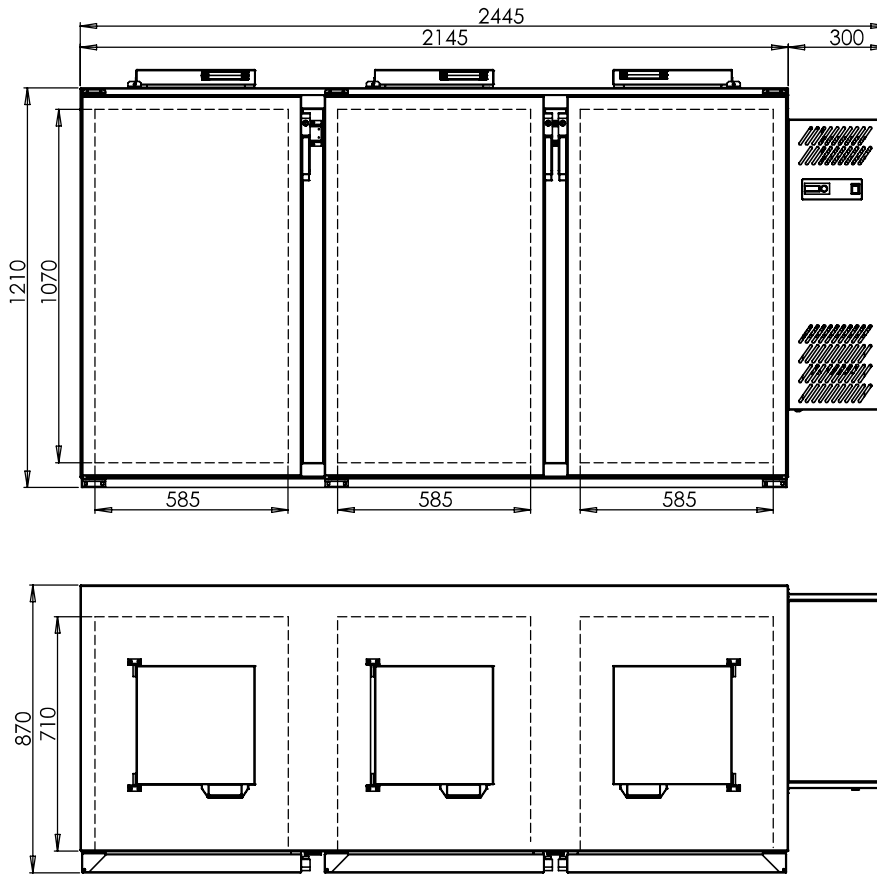

Large variant

MODEL	1x Dustbin	2x Dustbin	3x Dustbin	4x Dustbin	5x Dustbin
Outside dimension:					
Width (x) [mm] without aggregate	975 675	1710 1410	2445 2145	3180 2880	4015 3715
Depth (z) [mm]	870				
Height (y) [mm]	1265				
SPL (distance 1m)	35 - 50 dB(A)				
Temperature	+3°C ~ +8°C				
Cooling medium	R290	R290	R290	R290	R290
Refr. capacity (evap. @ -10°C)	0,42kW	0,48kW	0,48kW	TBD	TBD
Izolation	45mm				
Voltage	1, N, PE ~ 230V, 50Hz				
Power input	0,28kW	0,34kW	0,34kW	TBD	TBD
Material	Stainless steel				